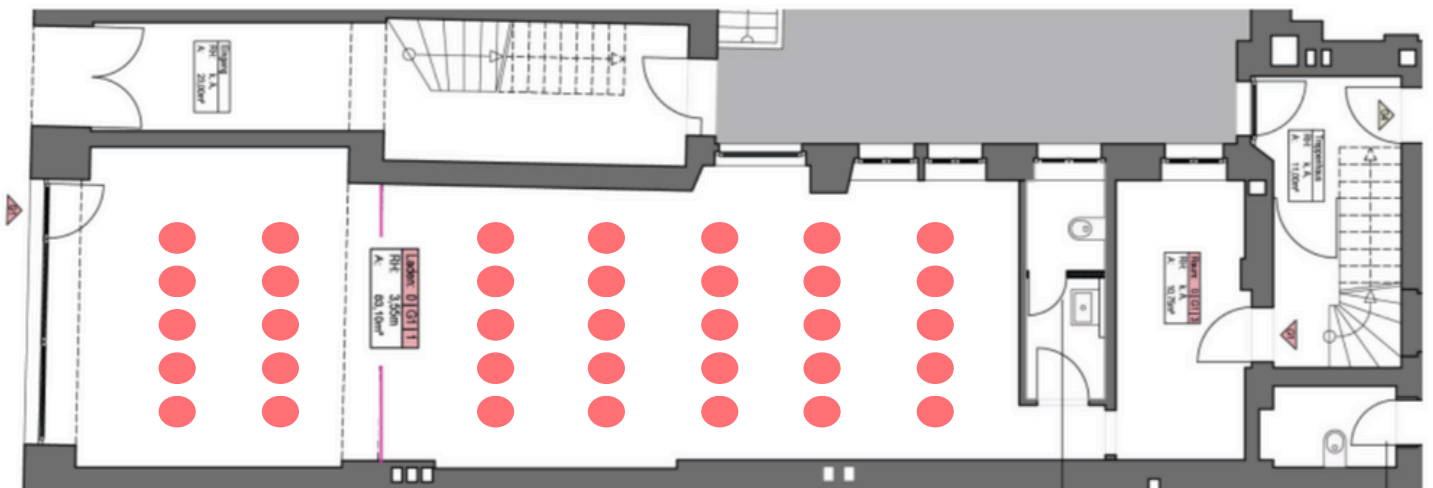

Meditation cushions

depending on distance 20 - max. 40