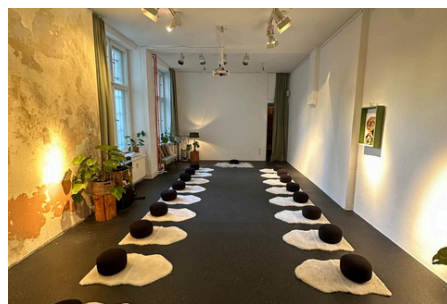

Eine Auswahl unserer Kunden

Bundesministerium für Umwelt, Naturschutz und Reaktorsicherheit

HOUSE OF BEAUTIFUL BUSINESS