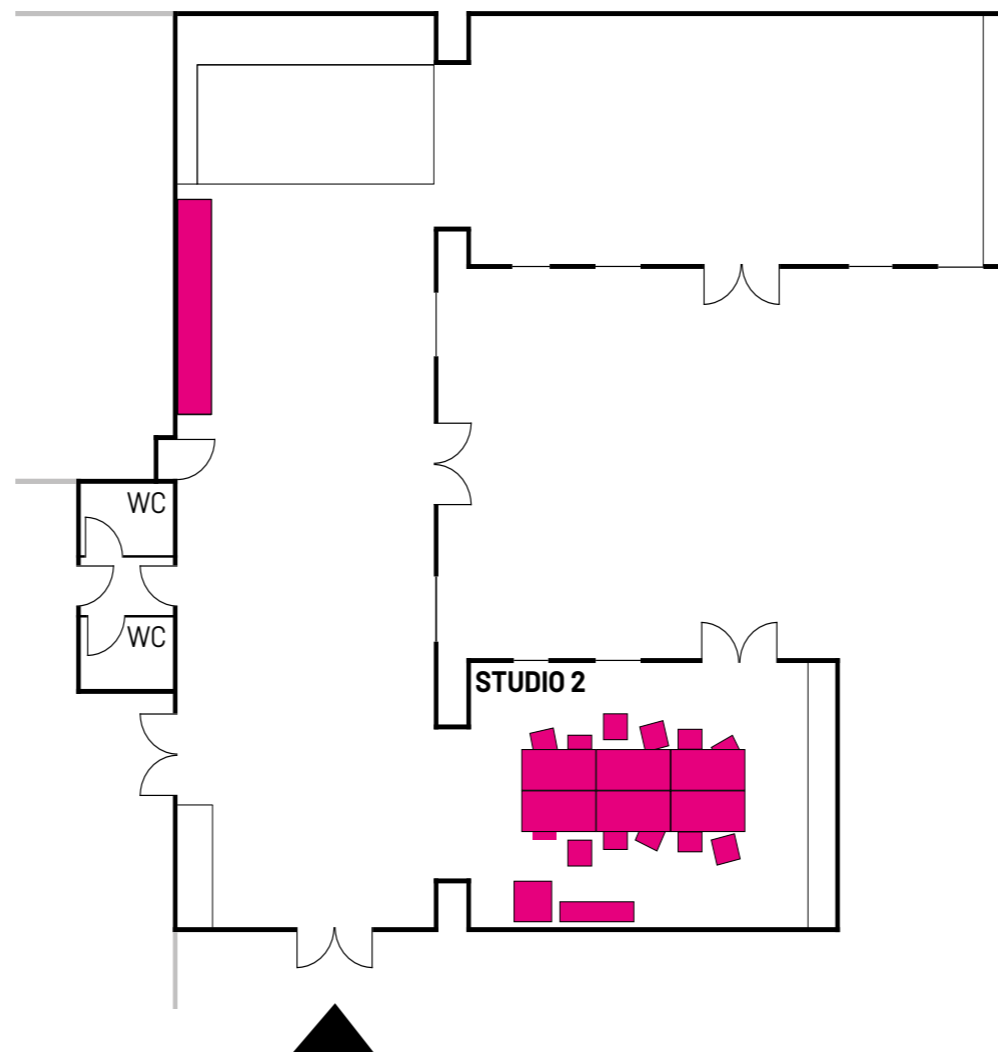

STUDIO 2

WORKSHOP

FACTS

Size 40 m²

Table seating 12 pp

EQUIPMENT

Kitchen fully equipped

Bathroom 2 toilets, unisex

Wifi

Tables 20 pcs

Chairs 120 pcs

Projectors 1 pc

Plotter up to A0

Printer and Scanner up to A3

Whiteboards 3 pcs

Audio Sound System + Microphone

Beer tables and benches 10 pcs

Standing tables 8 pcs

Tents 10 pcs