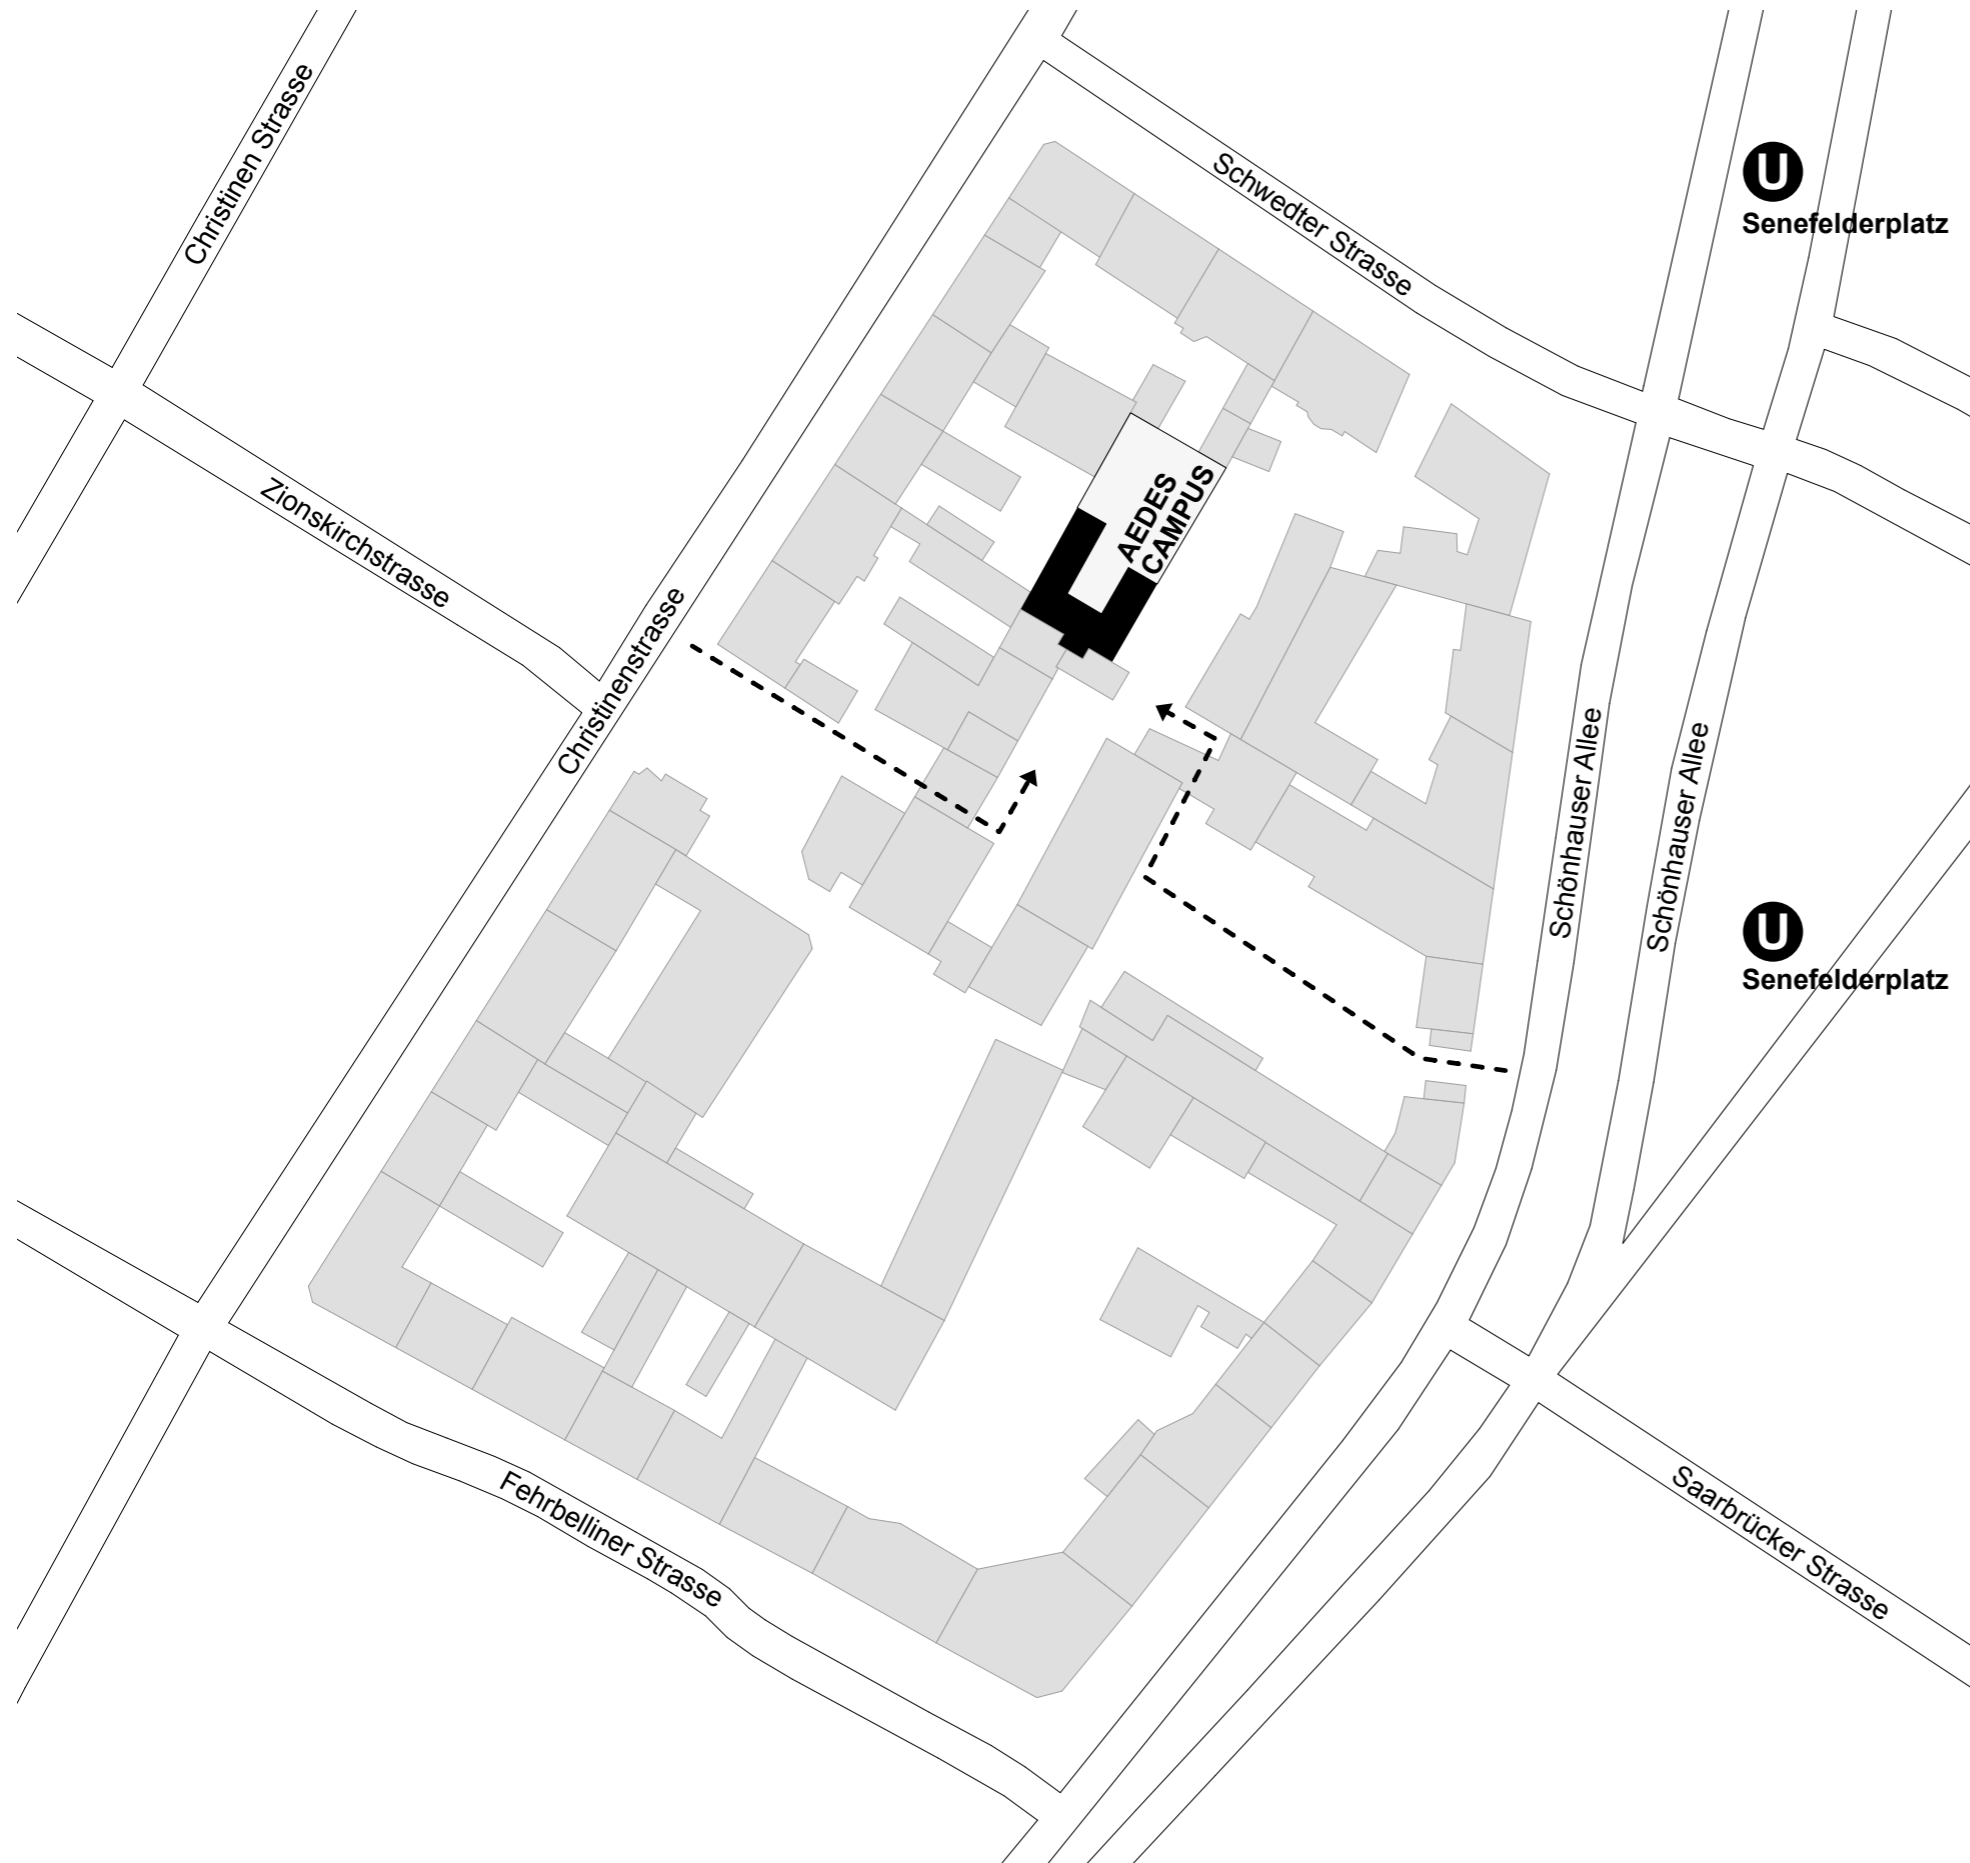

LOCATION

Aedes Network Campus Berlin gGmbH

Christinenstr. 18-19

10119 Berlin | Germany

+49 30 2827015

aedes@aedes.global

aedesmetrolab.de/facilities

DIRECTIONS

MAPS [Go to Maps](#)