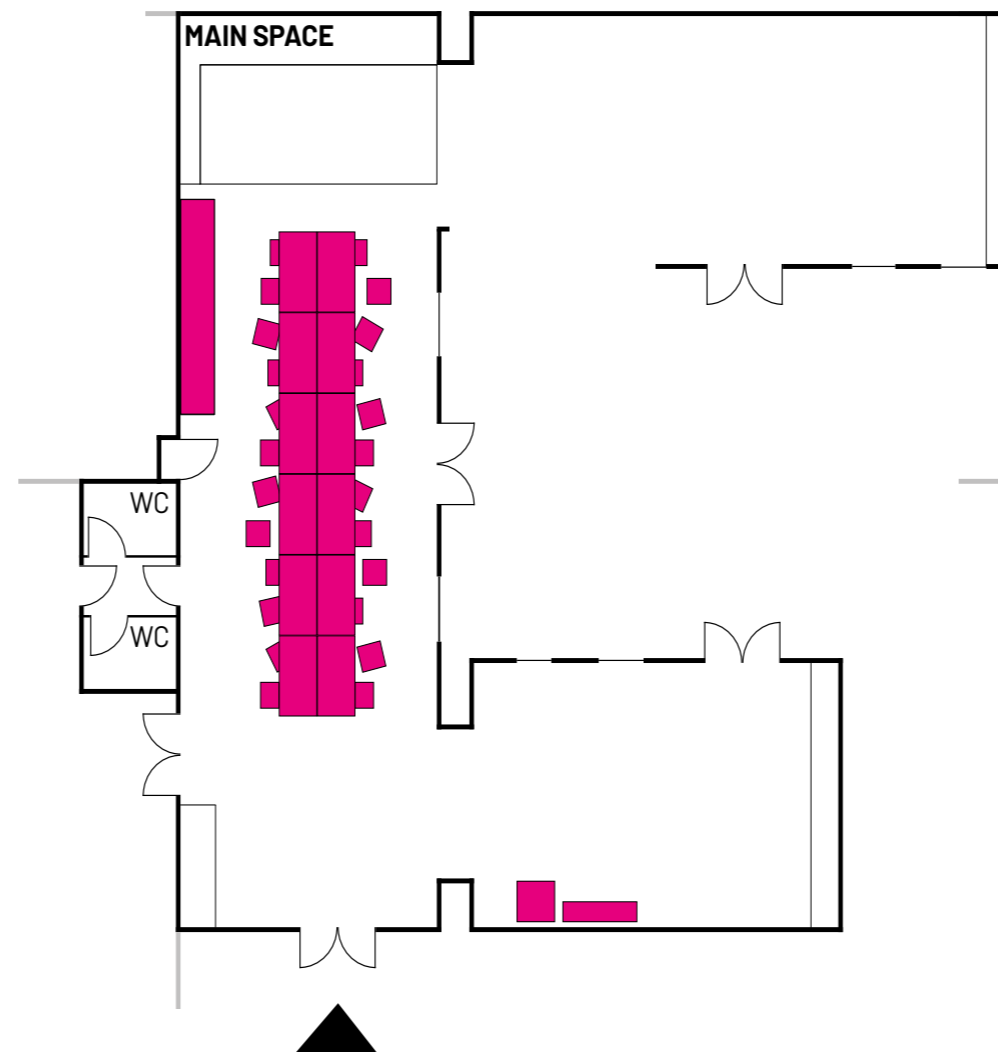

MAIN SPACE

FACTS

Size 90 m²
Row seating 80 pp (120 pp with Studio 1)
Table seating 25 pp

EQUIPMENT

Kitchen fully equipped
Bathroom 2 toilets, unisex
Wifi
Tables 20 pcs
Chairs 120 pcs
Projectors 2 pcs
Plotter up to A0
Printer and Scanner up to A3
Whiteboards 3 pcs
Audio Sound System + Microphone
Beer tables and benches 10 pcs
Standing tables 8 pcs
Tents 10 pcs

WORKSHOP

CONFERENCE