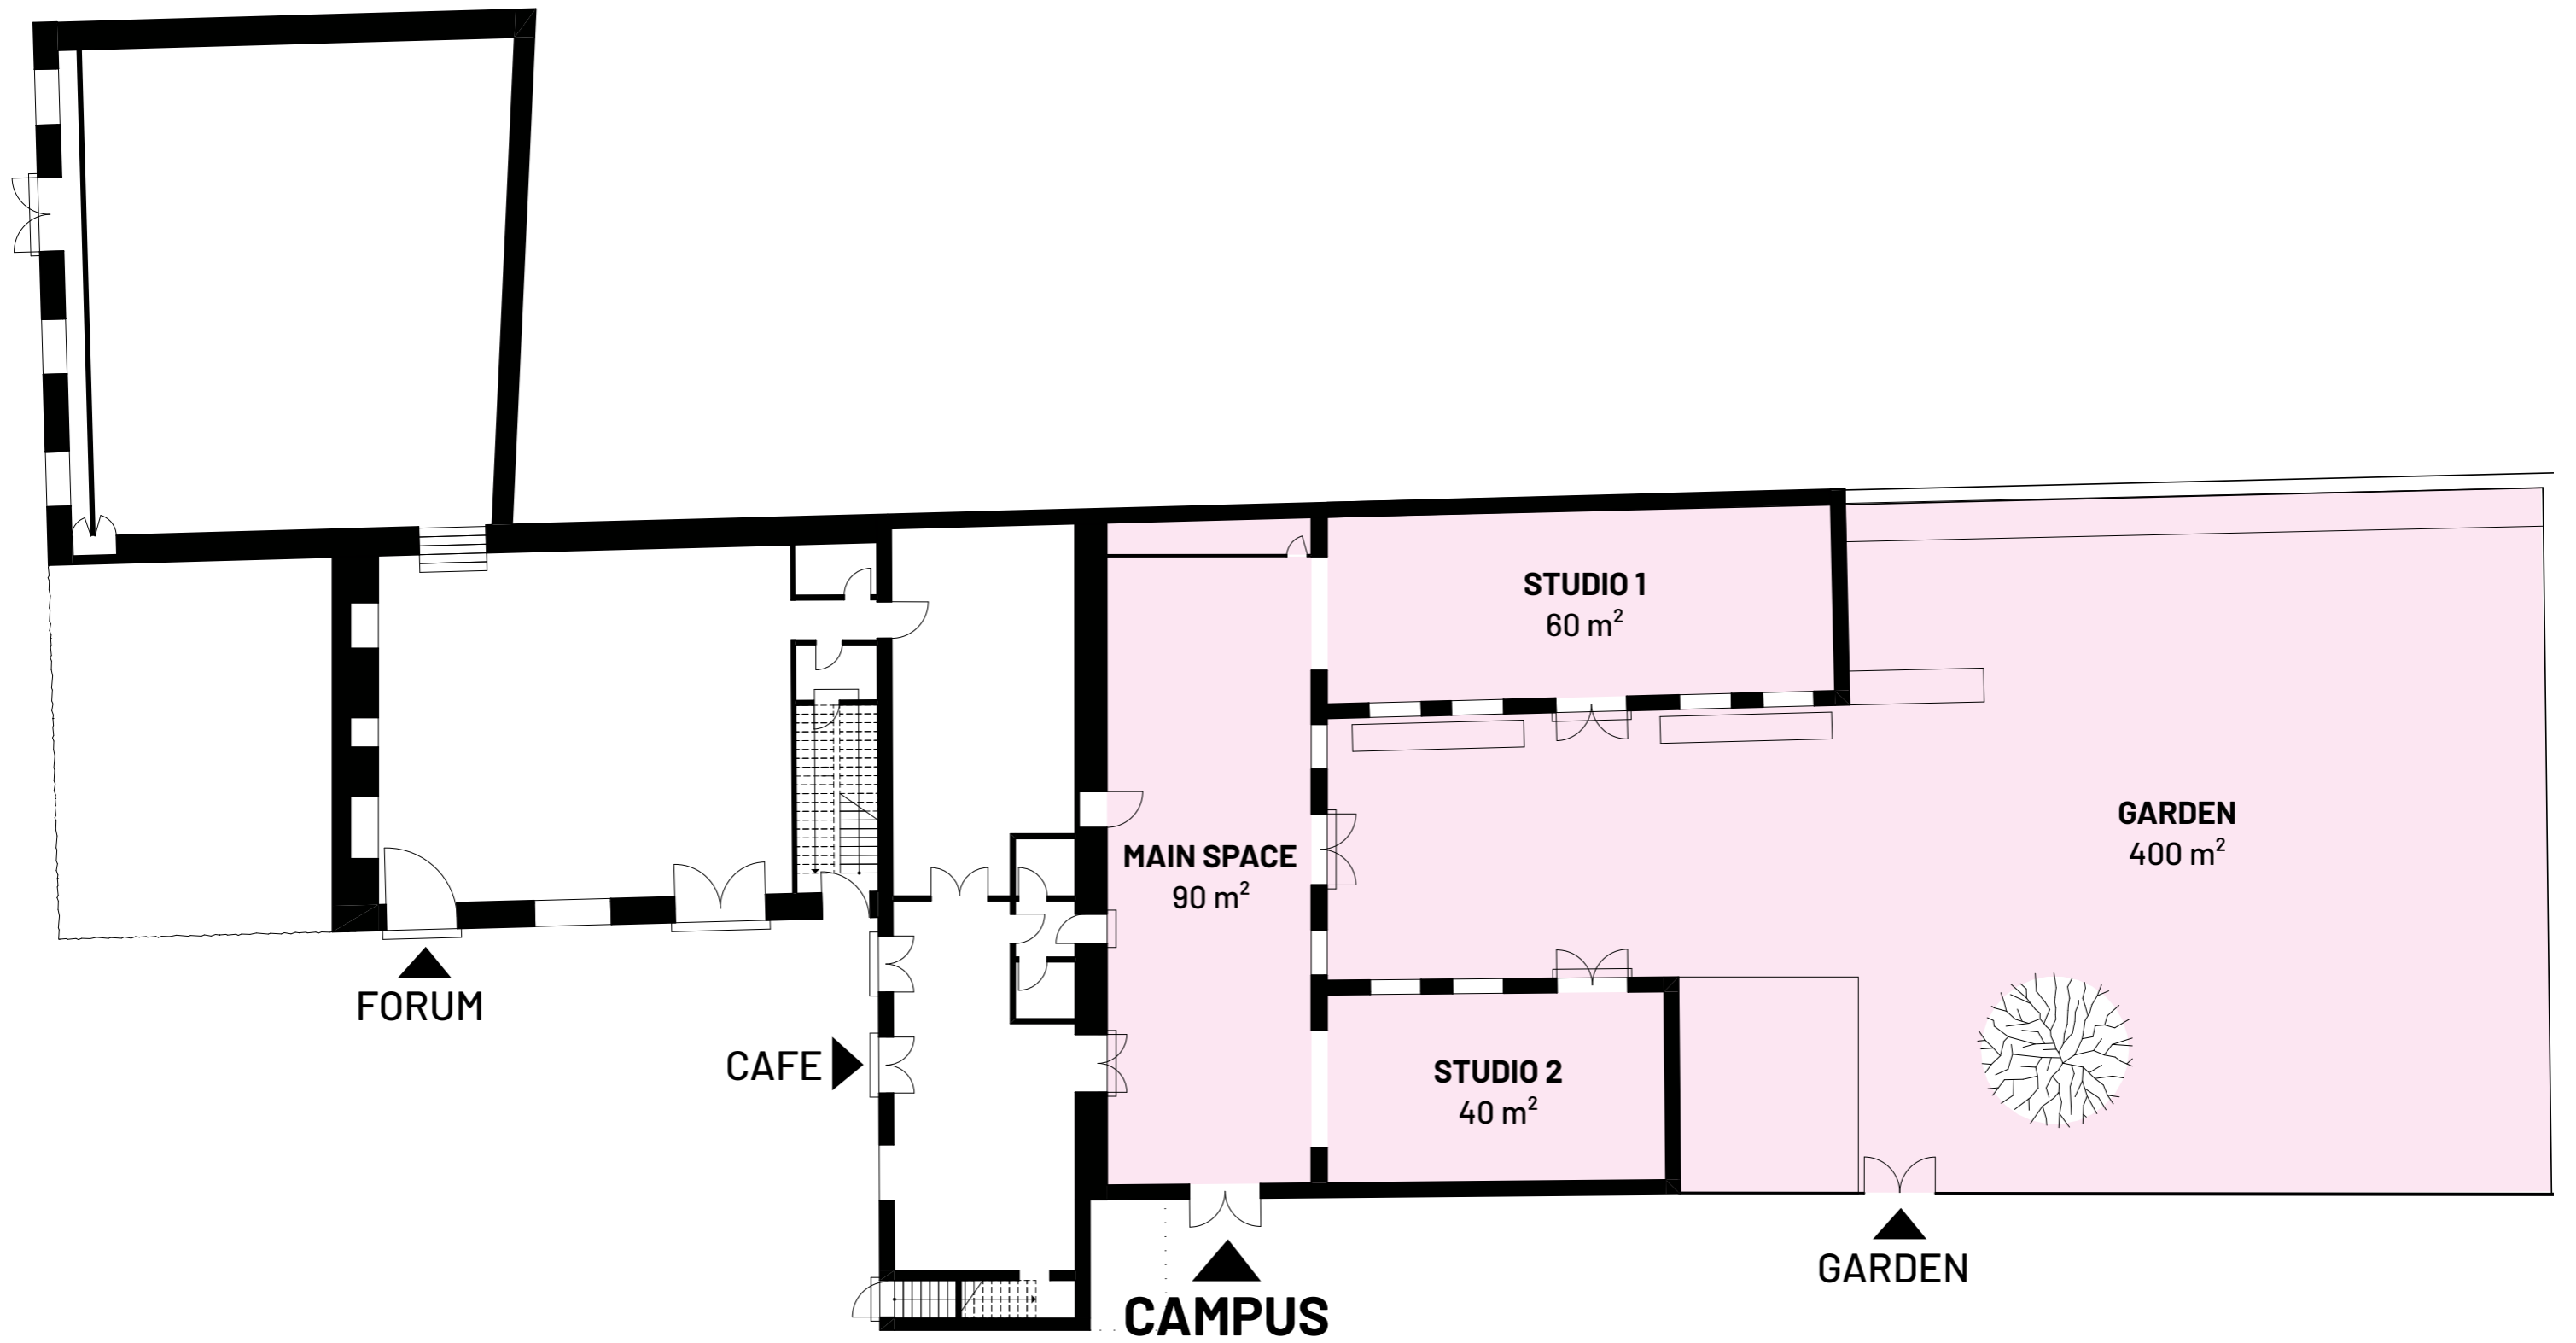

aedes@aedes.global

aedesmetrolab.de/facilities

DIRECTIONS

MAPS [Go to Maps](#)

VENUE

VENUE

CAPACITY

Row seating 120 pp

- Workshops
- Talks
- Conferences
- Supper Clubs
- Tastings
- Trainings
- Exhibitions
- Shootings
- Showroom
- Parties
- and many more...

MAIN SPACE

MAIN SPACE

MAIN SPACE

FACTS

Size 90 m²
Row seating 80 pp (120 pp with Studio 1)
Table seating 25 pp