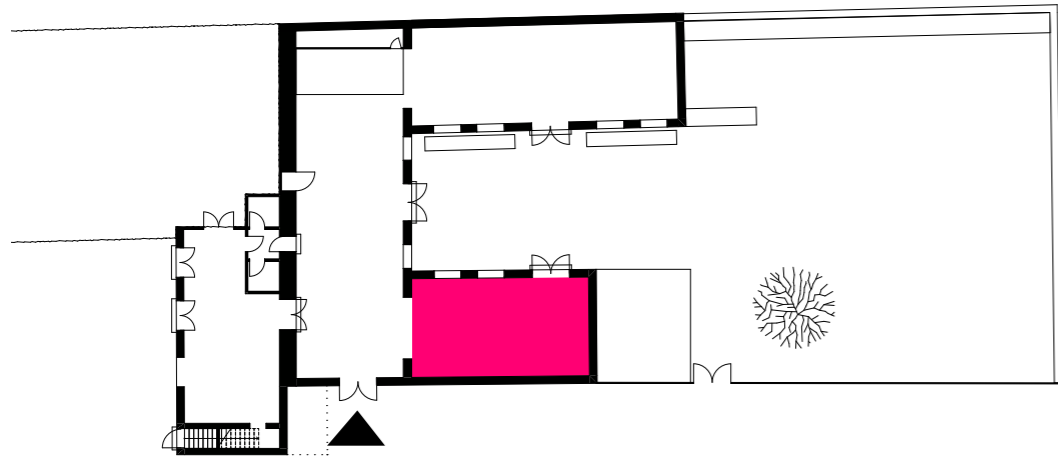

STUDIO 2

WORKSHOP

FACTS

Size 40 m²

Table seating 12 pp

EQUIPMENT

Kitchen fully equipped

Bathroom 2 toilets, unisex

Wifi

Tables 20 pcs

Chairs 120 pcs

Projectors 1 pc

Plotter up to A0

Printer and Scanner up to A3

Whiteboards 3 pcs

Audio Sound System + Microphone

Beer tables and benches 10 pcs

Standing tables 8 pcs

Tents 10 pcs