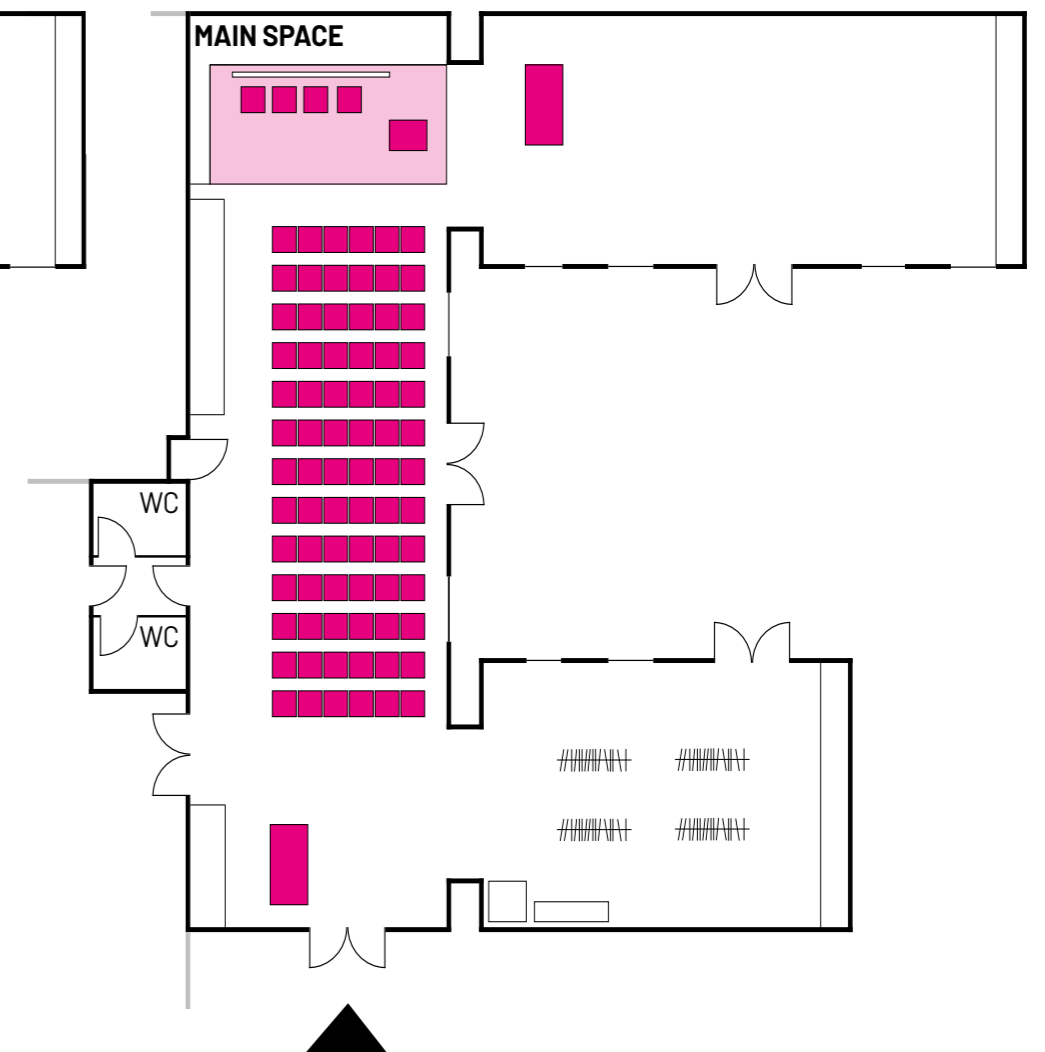

CONFERENCE