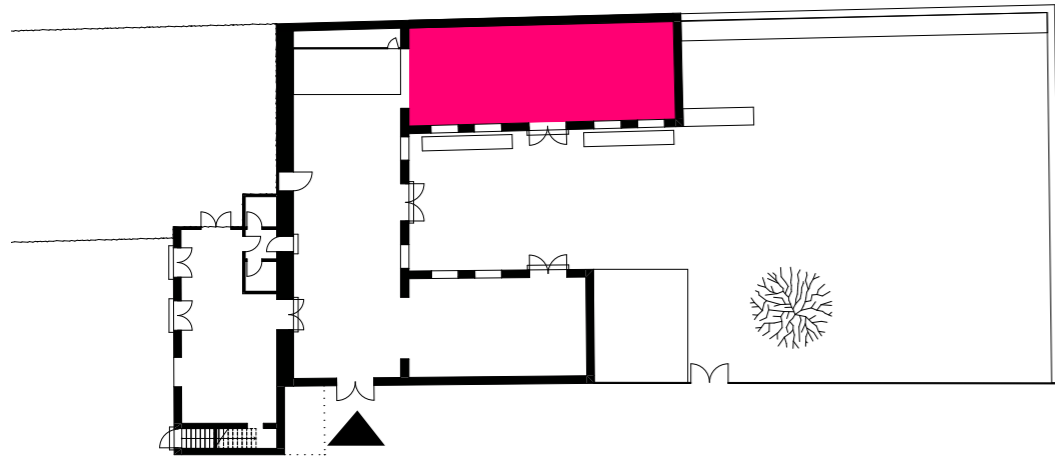

STUDIO 1

WORKSHOP