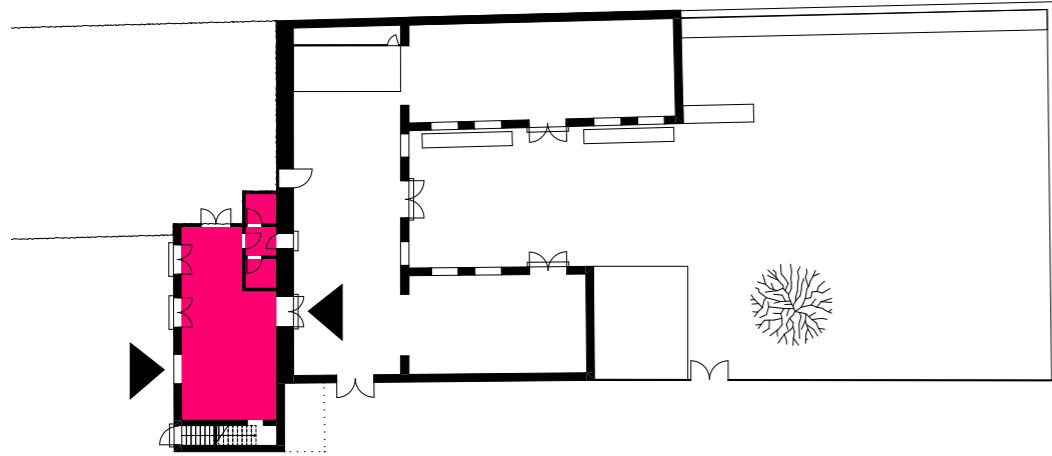

CAFE AEDES

FACTS

Open Tue-Sat

Catering available for breakfast,
lunch and dinner

CONTACT

Francesco Carturan

barcafeaedes08@gmail.com