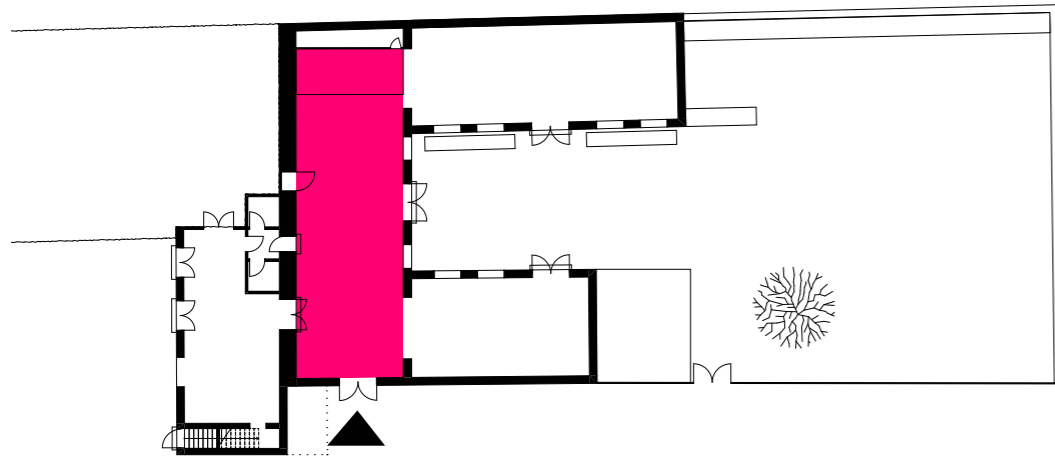

- Workshops
- Talks
- Conferences
- Supper Clubs
- Tastings
- Trainings
- Exhibitions
- Shootings
- Showroom
- Parties
- and many more...

MAIN SPACE

MAIN SPACE

MAIN SPACE

FACTS

Size 90 m²
Row seating 80 pp (120 pp with Studio 1)
Table seating 25 pp