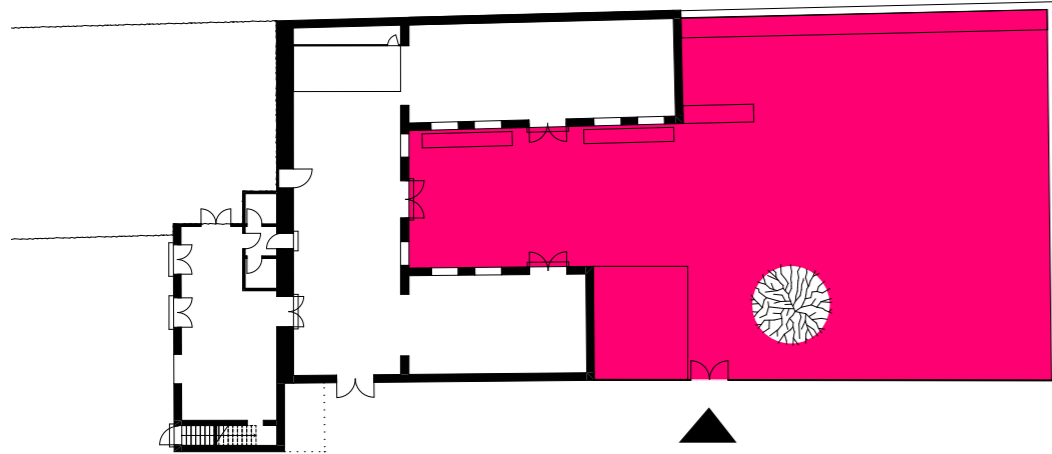

Whiteboards 3 pcs

Audio Sound System + Microphone

Beer tables and benches 10 pcs

Standing tables 8 pcs

Tents 10 pcs

GARDEN

GARDEN

GARDEN

FACTS

Size 400 m²
Seated 120 pp
Open until 22:00

EQUIPMENT

Kitchen fully equipped
BBQ in combination with catering
Bathroom 2 toilets, unisex
Beer tables and benches 10 pcs
Standing tables 8 pcs
Tents 10 pcs