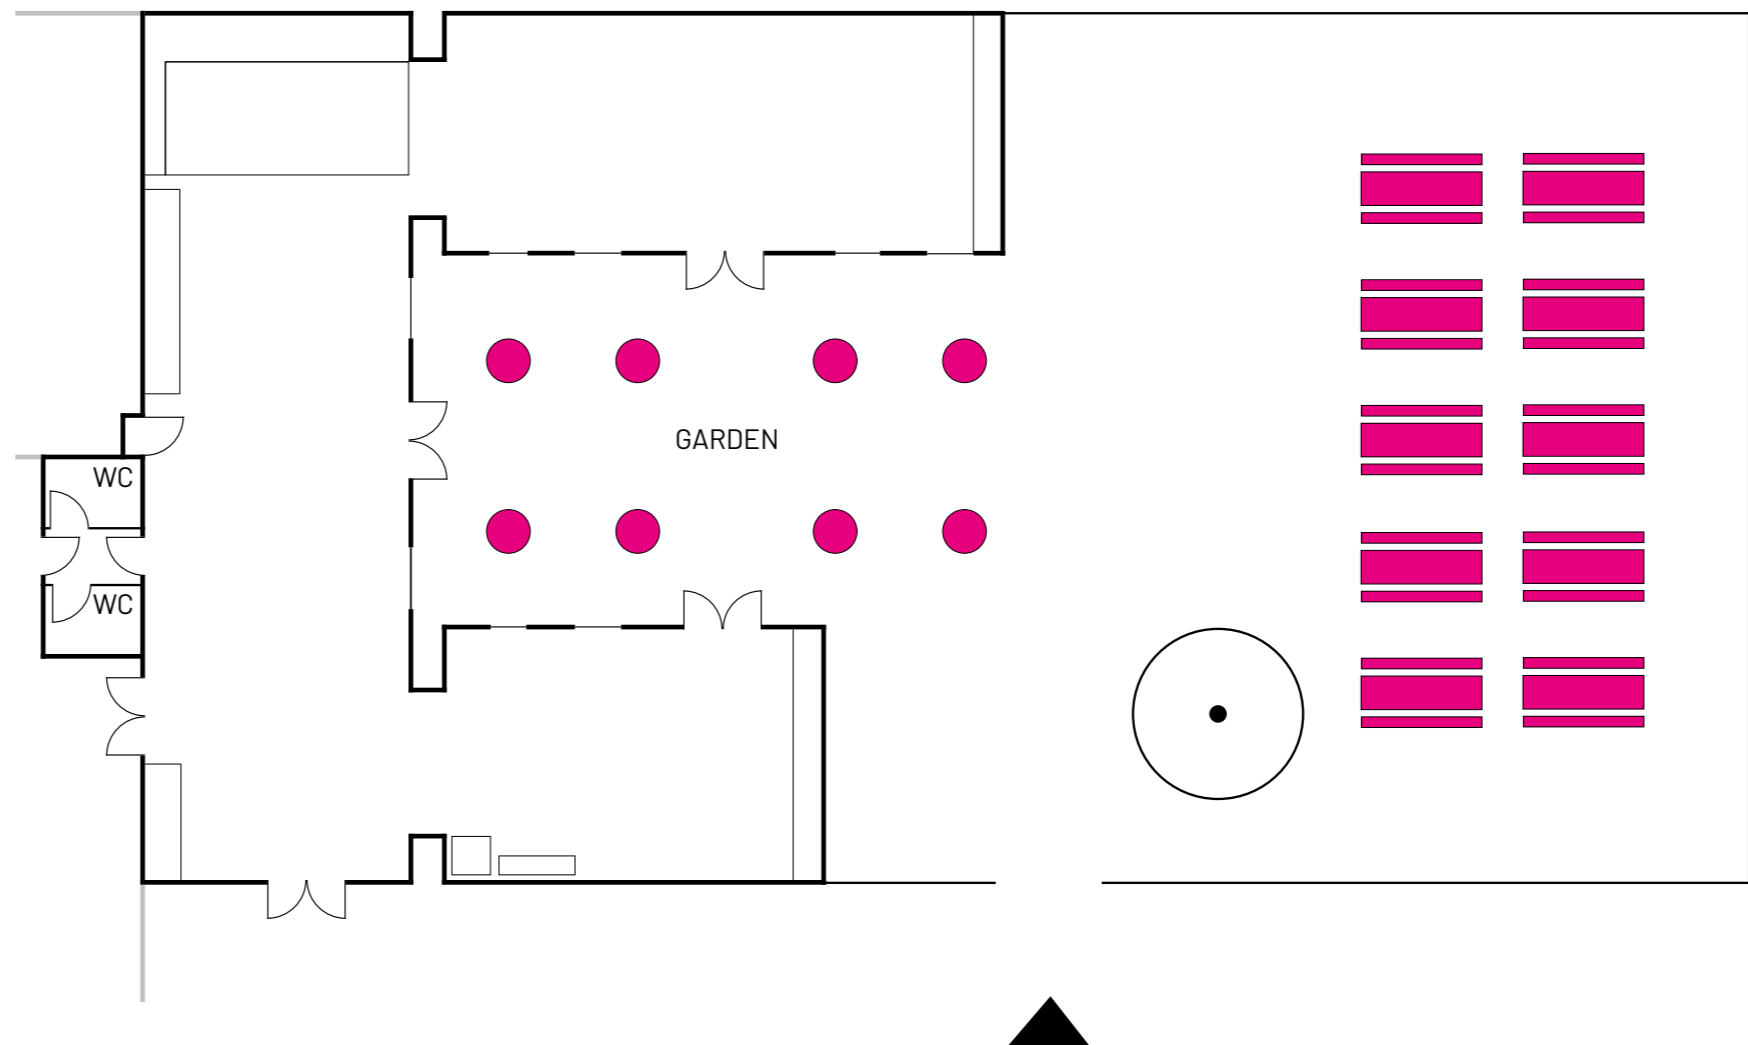

GET-TOGETHER