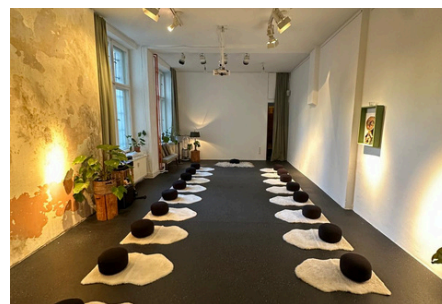

A selection of our clients

Bundesministerium für Umwelt, Naturschutz und Reaktorsicherheit

HOUSE OF BEAUTIFUL BUSINESS