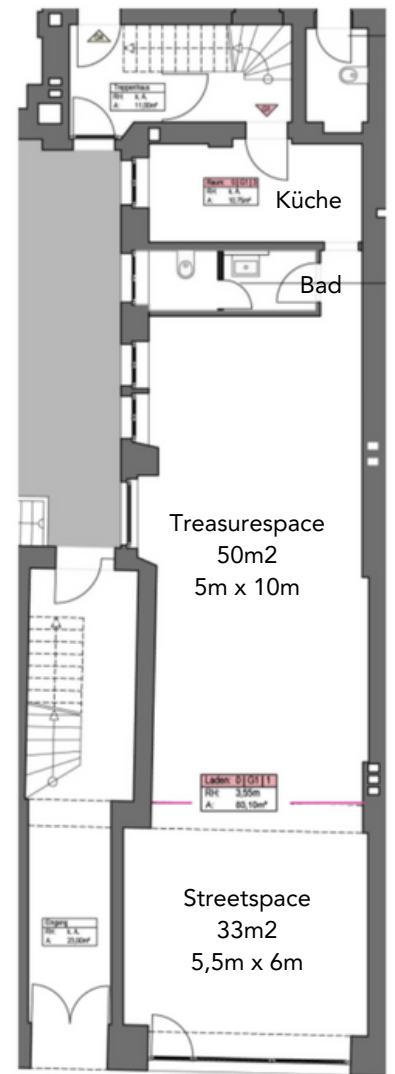

A selection of our clients

Bundesministerium für Umwelt, Naturschutz und Reaktorsicherheit

HOUSE OF BEAUTIFUL BUSINESS